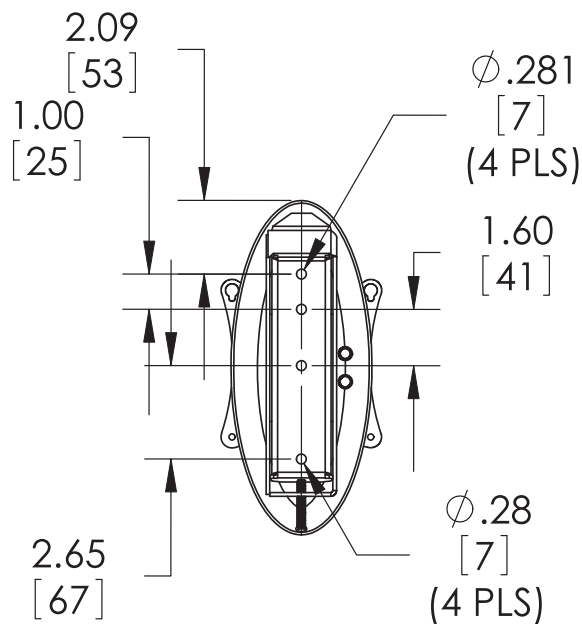

PTM

Tilt/Pivot Flat-Panel Mount

Enjoy great flat-panel integration with a mount that offers surprising viewing flexibility.

- Fits 10" - 37" flat-panel displays
- Compatibility: VESA 75/100/200 x100mm
- +/-15° tilt and pivot
- 360° rotation
- Just 2³/₄" deep
- Cable routing directly into the wall
- Radial Glide Technology™ (patent-pending)
- OSHPD tested (OPA-1680)
- Color: Black or Silver

Model	Display Size	Max. Wt.
PTM	10"-37"	50 lbs. (23 kgs.)
PTM-B	10"-37"	50 lbs. (23 kgs.)

We offer a host of adapter plates for larger VESA and non-VESA mounting patterns. Call 1-800-368-9700 to order.

PTM-B Black

PTM Silver

PREMIER MOUNTS®

SPECIFICATIONS

Dimensions are in inches and millimeters [mm].
Drawings are subject to change without notice.

800.368.9700 | www.mounts.com